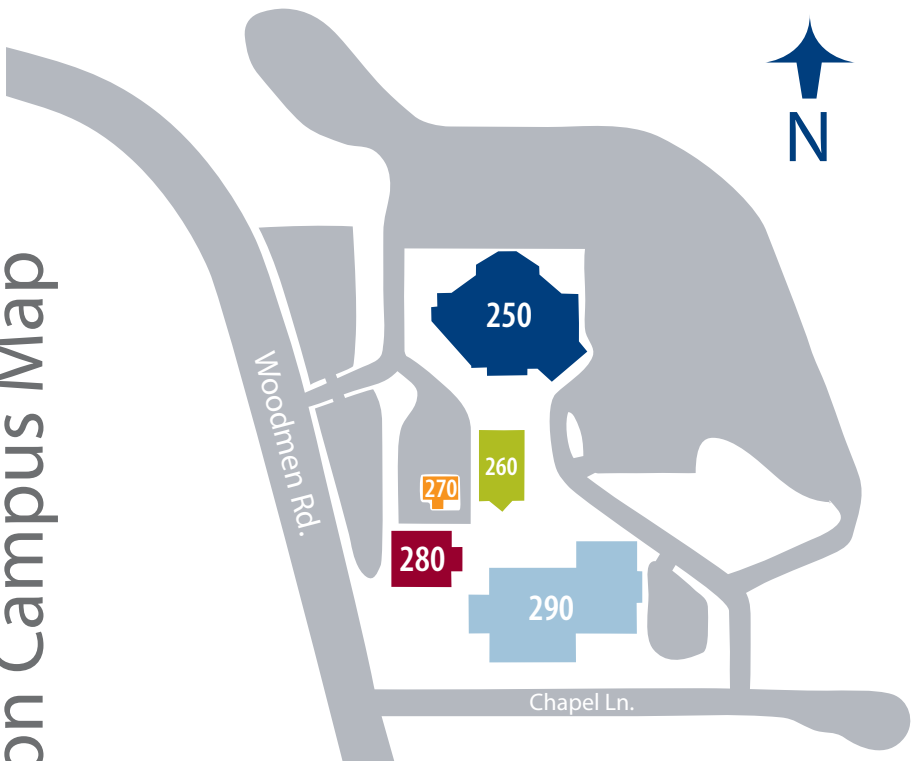

Rockrimmon Campus Map

250 Worship Center

Upper Level

└ Guest Center

Lower Level

└ Worship Arts Offices

└ Ministry Center

└ Connections Bookstore and Café

260 Noah's Ark

Birth through Kindergarten

270 Prayer Chapel

Church Library

280 Stone Chapel

Upper Level

└ MOSAIC Singles

290 Community Center

Upper Level

└ Main Offices

Lower Level

└ Gym

└ Fitness Center

└ Multipurpose Room

└ Student Ministries

└ Children's Ministries

Lower Level

└ MOSAIC Singles